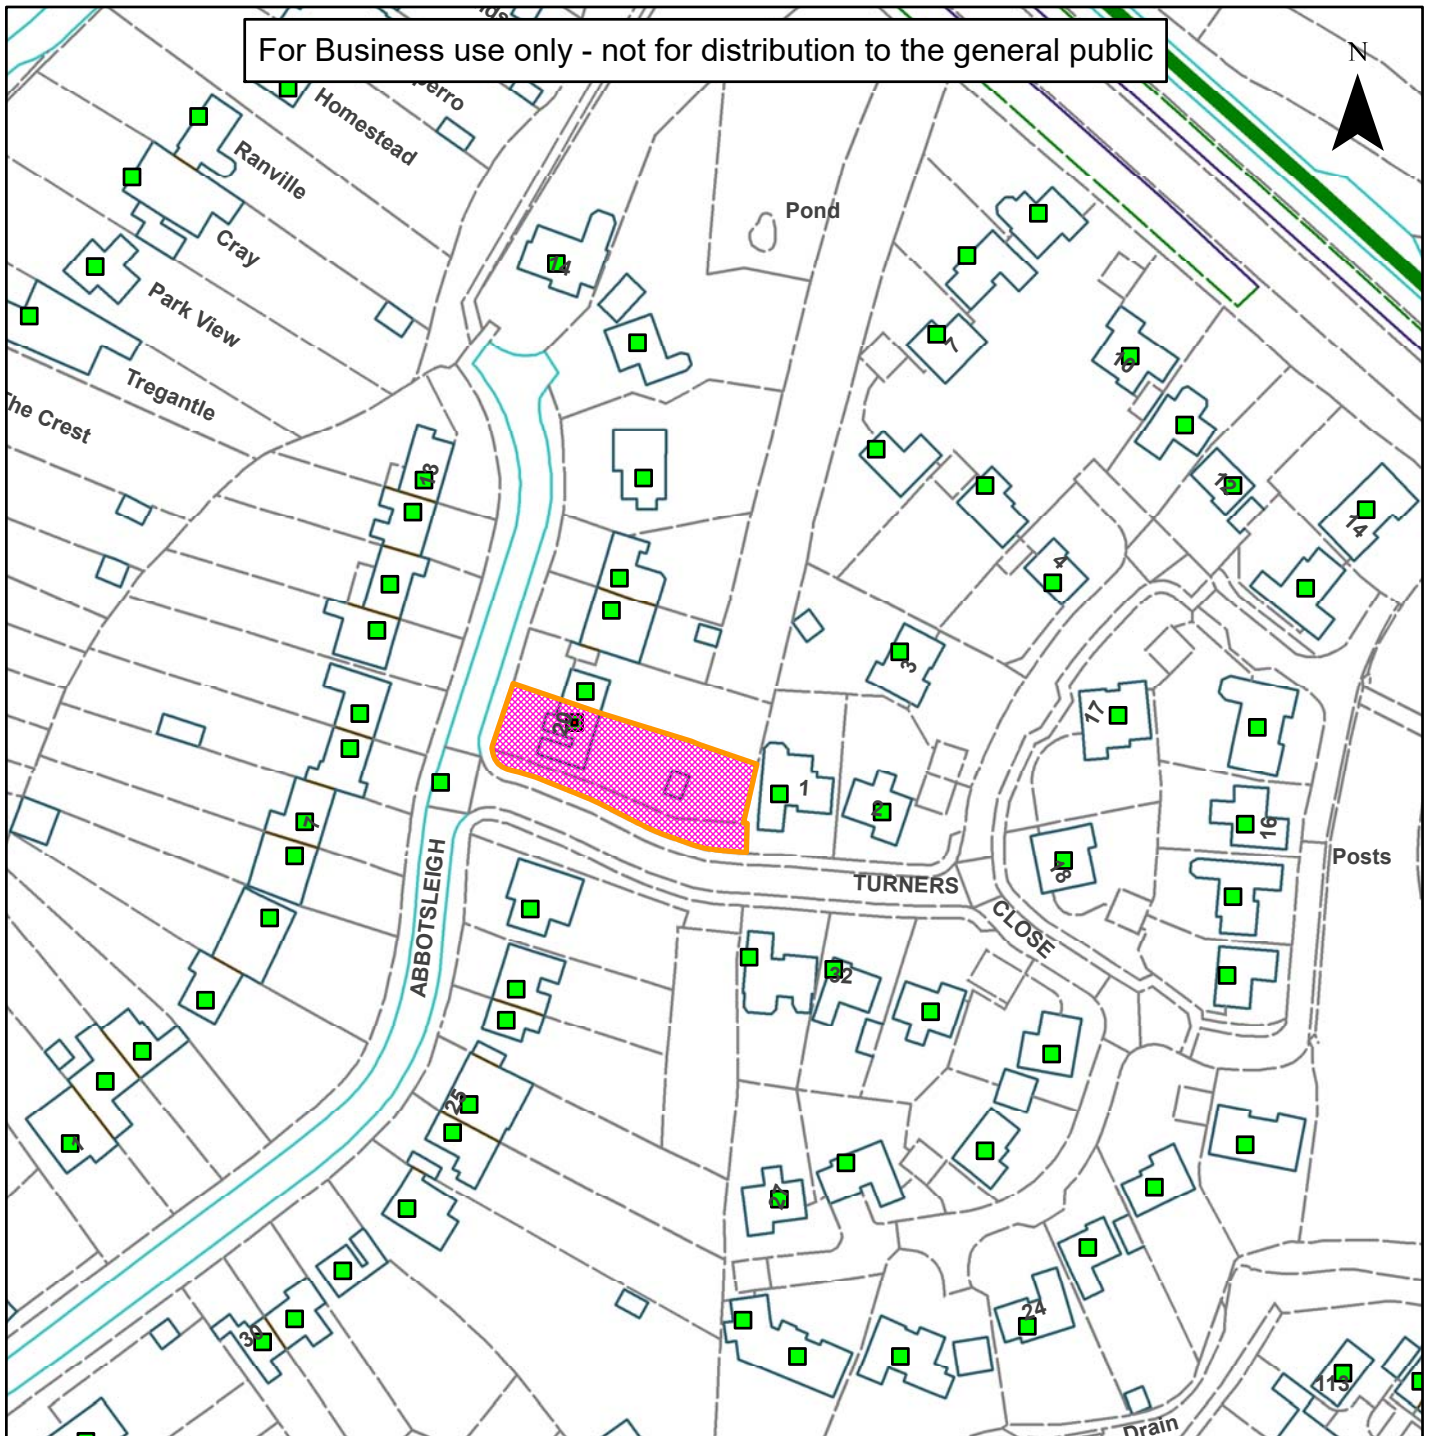

Not Set

For Business use only - not for distribution to the general public

Scale: 1:1,250

Reproduced from the Ordnance Survey map with permission of the Controller of Her Majesty's Stationery Office © Crown Copyright 2012.

Unauthorised reproduction infringes Crown Copyright and may lead to prosecution or civil proceedings.

Organisation	Horsham District Council
Department	
Comments	Not Set
Date	22/08/2018
MSA Number	100023865